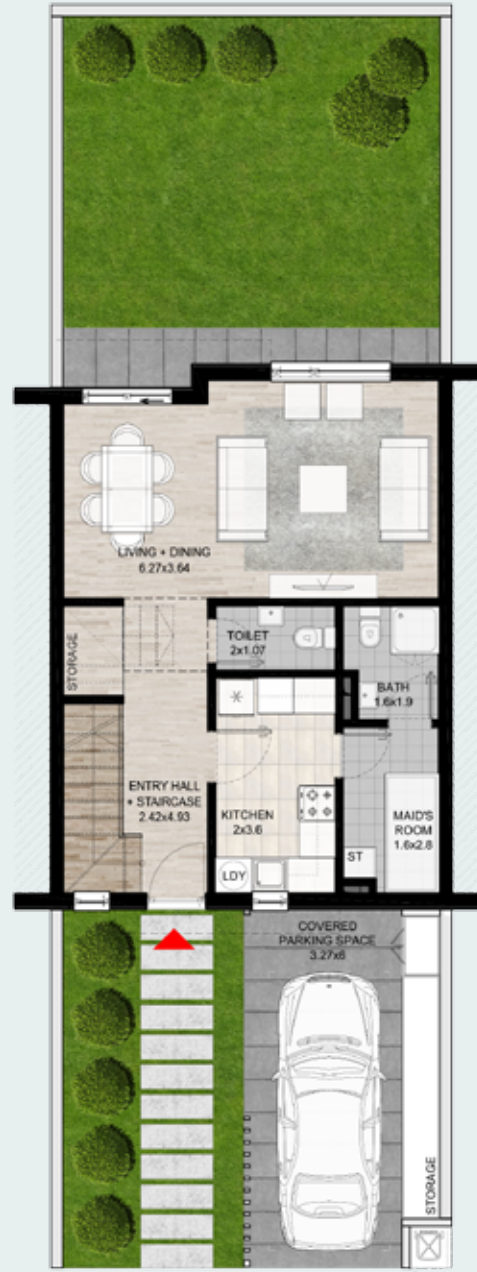

2 Bedroom Townhouse

# 2 Bedroom Townhouse

2 Bed + 2 Baths + 1 Maid

Ground Floor: 853 sq. ft.

First Floor: 650 sq. ft.

**Total: 1,503 sq. ft.**

## Key

Ground Floor

First Floor